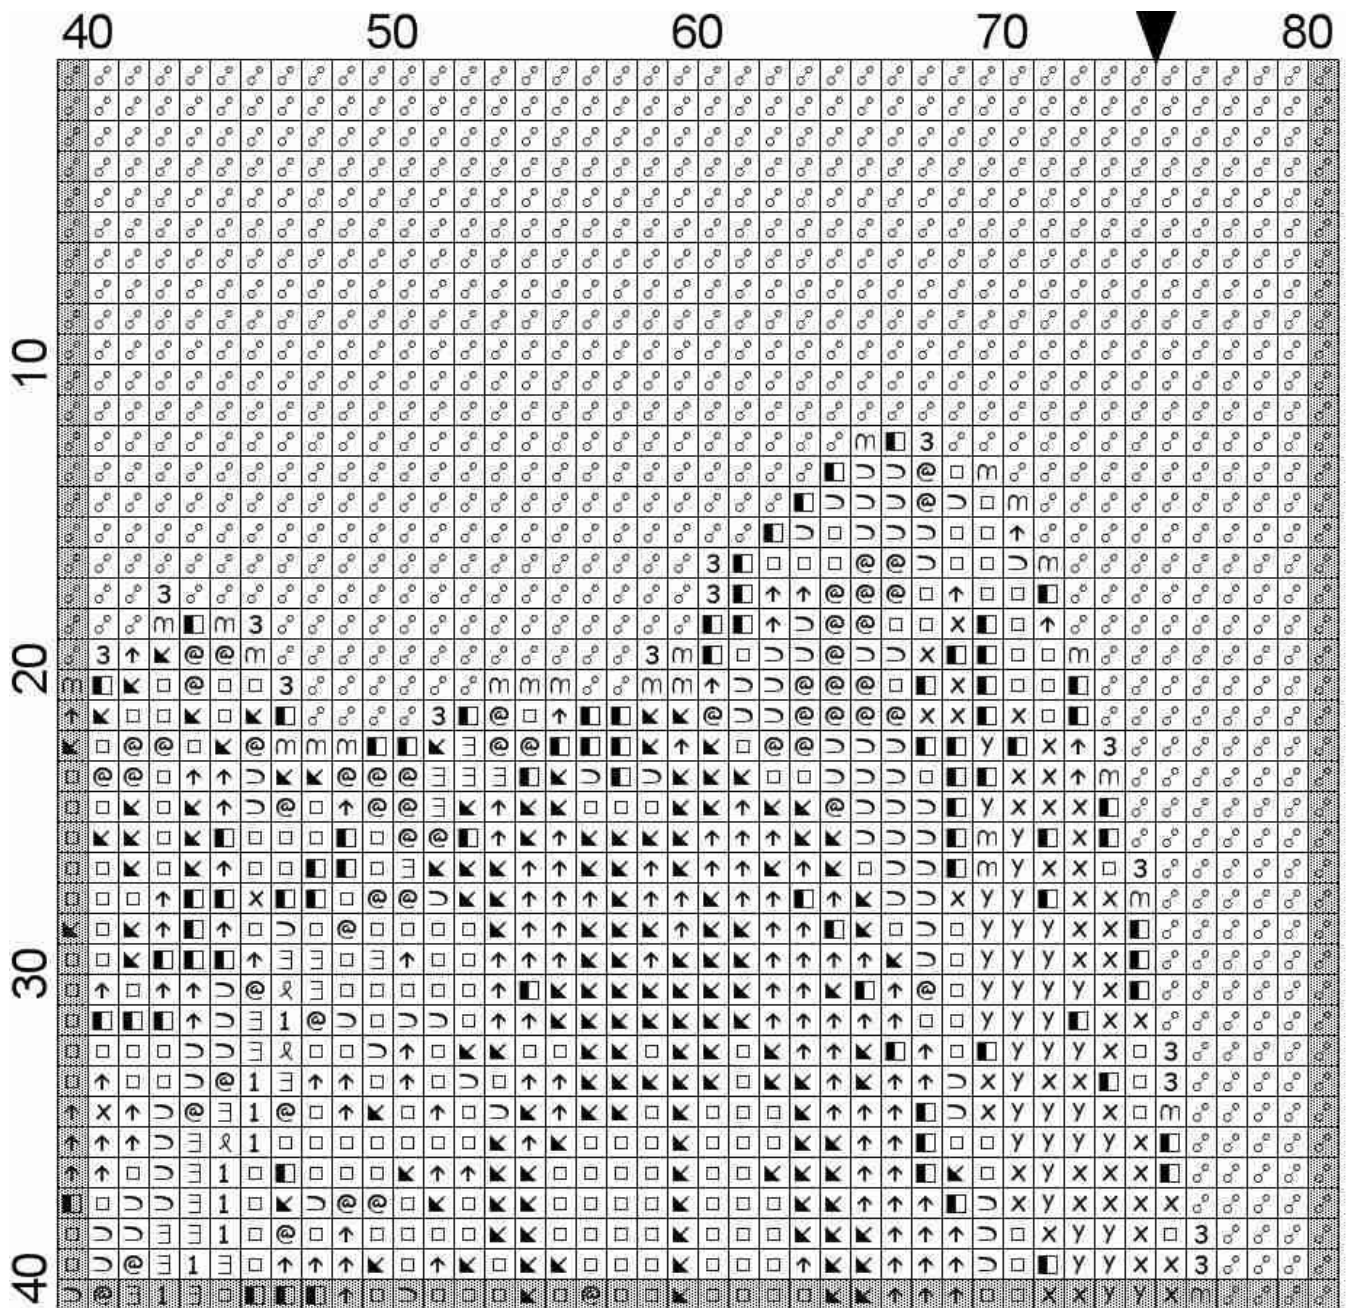

# Better Cross Stitch

## Tulips. Red and yellow

Free cross stitch pattern

<http://bettercrossstitch.com>

Pattern created from the image "[One yellow and red tulip with water drops](#)" by [Charles Knowles](#), used under Creative Commons Attribution license ([CC BY 2.0](#))

	10	20	30	40
160				
170				
180				
190				
200				

**Fabric:** 14 count  
(stitch the white background or stitch on white fabric)

**Stitches:** 150 x 225

**Size:** 27.21 cm x 40.82 cm

**Colors:** 49 DMC colors